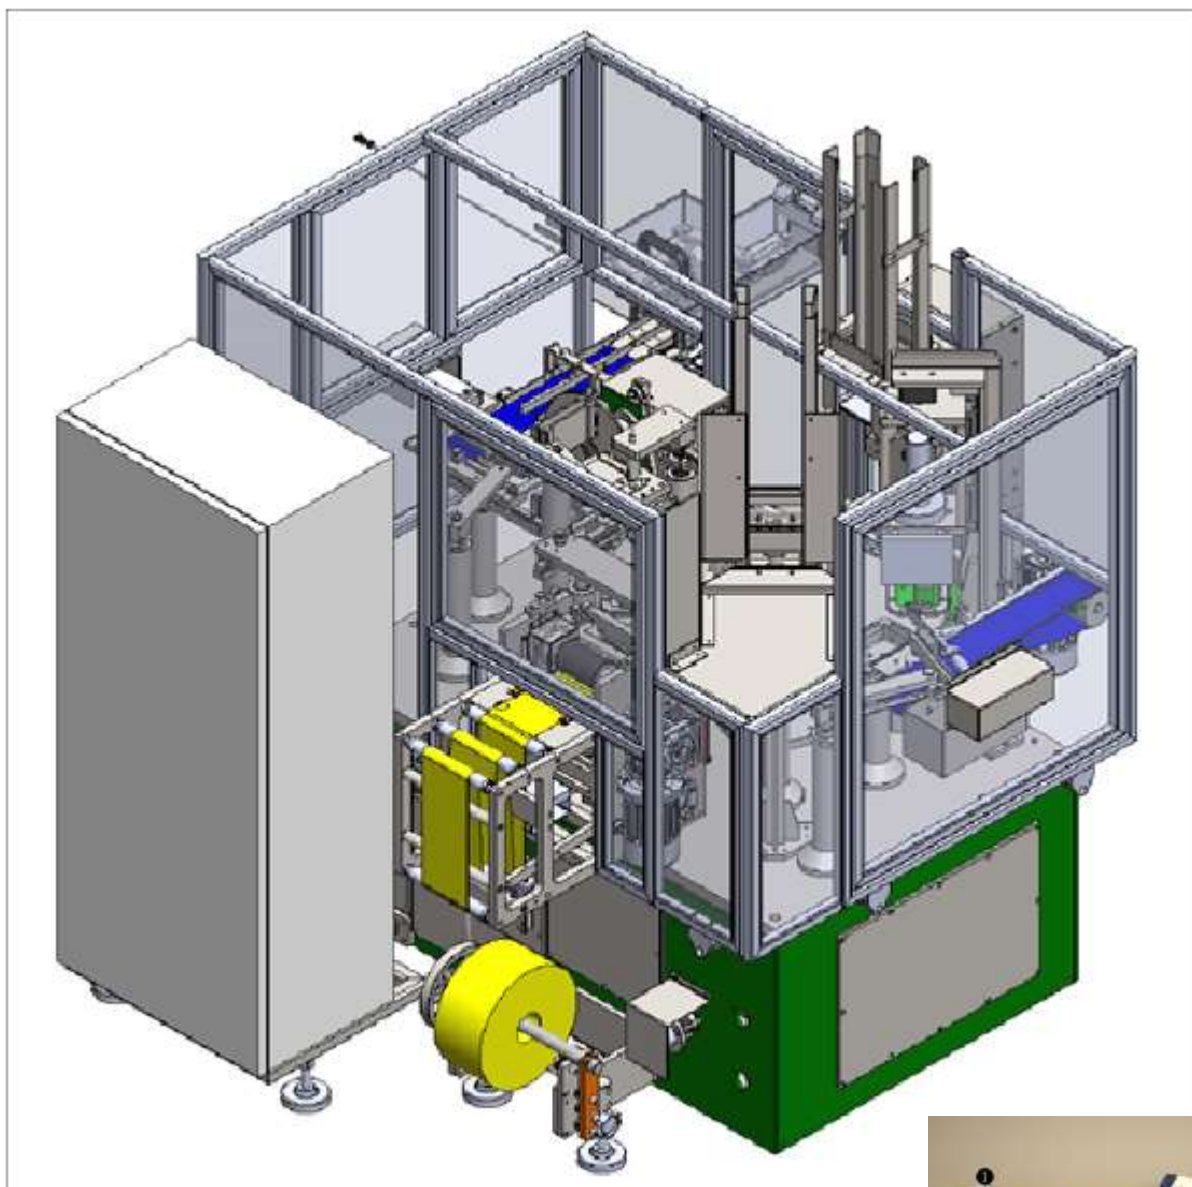

Type – BTR 10

Packaging machine – Bundling butter for tray and hood

Product – butter size hotel

Production capacity - up to 300 product / minute

*Lay out*

*BTR 10*